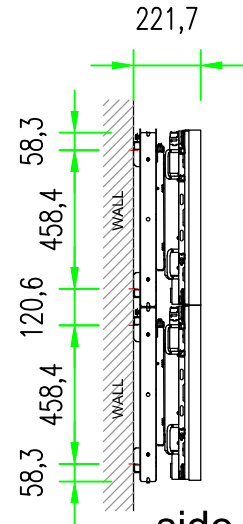

front view

side view

top view

4 mounting holes per FRAME, all with diameter 12,0 mm.
Use minimum M10 screws with larger washer.

Check the stability of the wall before choosing the right bolt/screw for mounting !!!
Test the stability before starting mounting !!!

system weight easyFrame NEC463: 61,0 kg
total weight inclusive screens: 171,0 kg