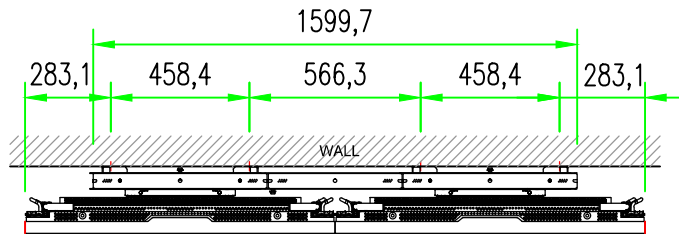

front view

side view

top view

4 mounting holes per FRAME, all with diameter 12,0 mm.
Use minimum M10 screws with larger washer.

Check the stability of the wall before choosing the right bolt/screw for mounting !!!
Test the stability before starting mounting !!!

system weight easyFrame NEC463: 61,0 kg
total weight inclusive screens: 171,0 kg